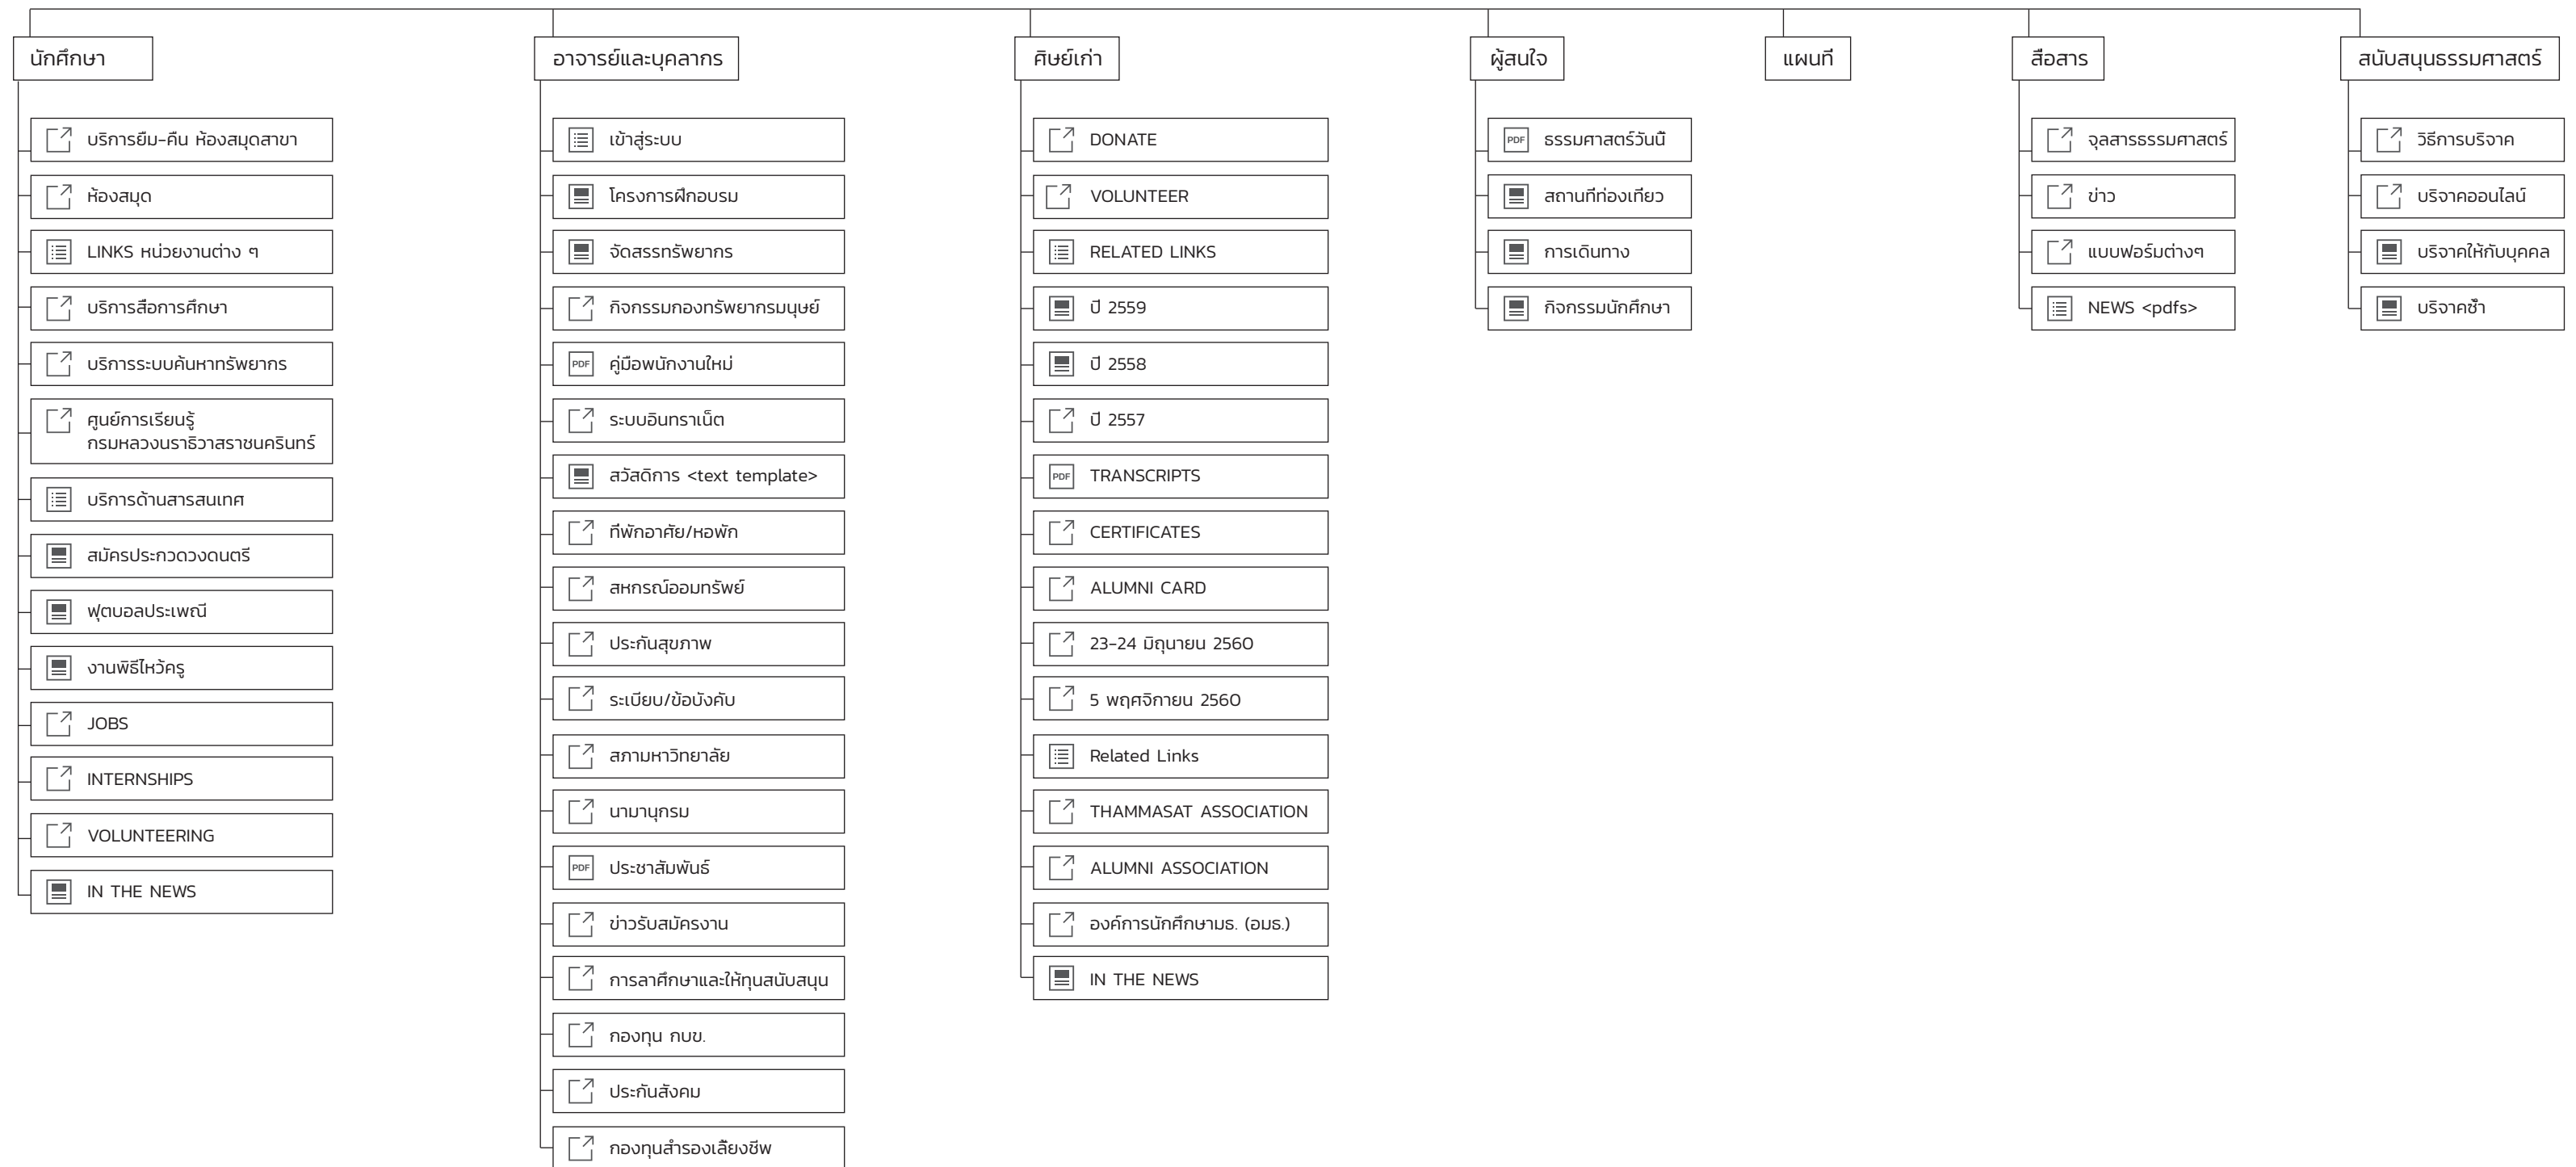

Thammasat University Sitemap

เมนูหลัก

-  Link to Other Website
-  Text Template
-  Internal Link
-  Opens PDF on another Tab
-  List of Links

Thammasat University Sitemap
 เมฆูรอง

-  Link to Other Website
-  Text Template
-  Internal Link
-  Opens PDF on another Tab
-  List of Links