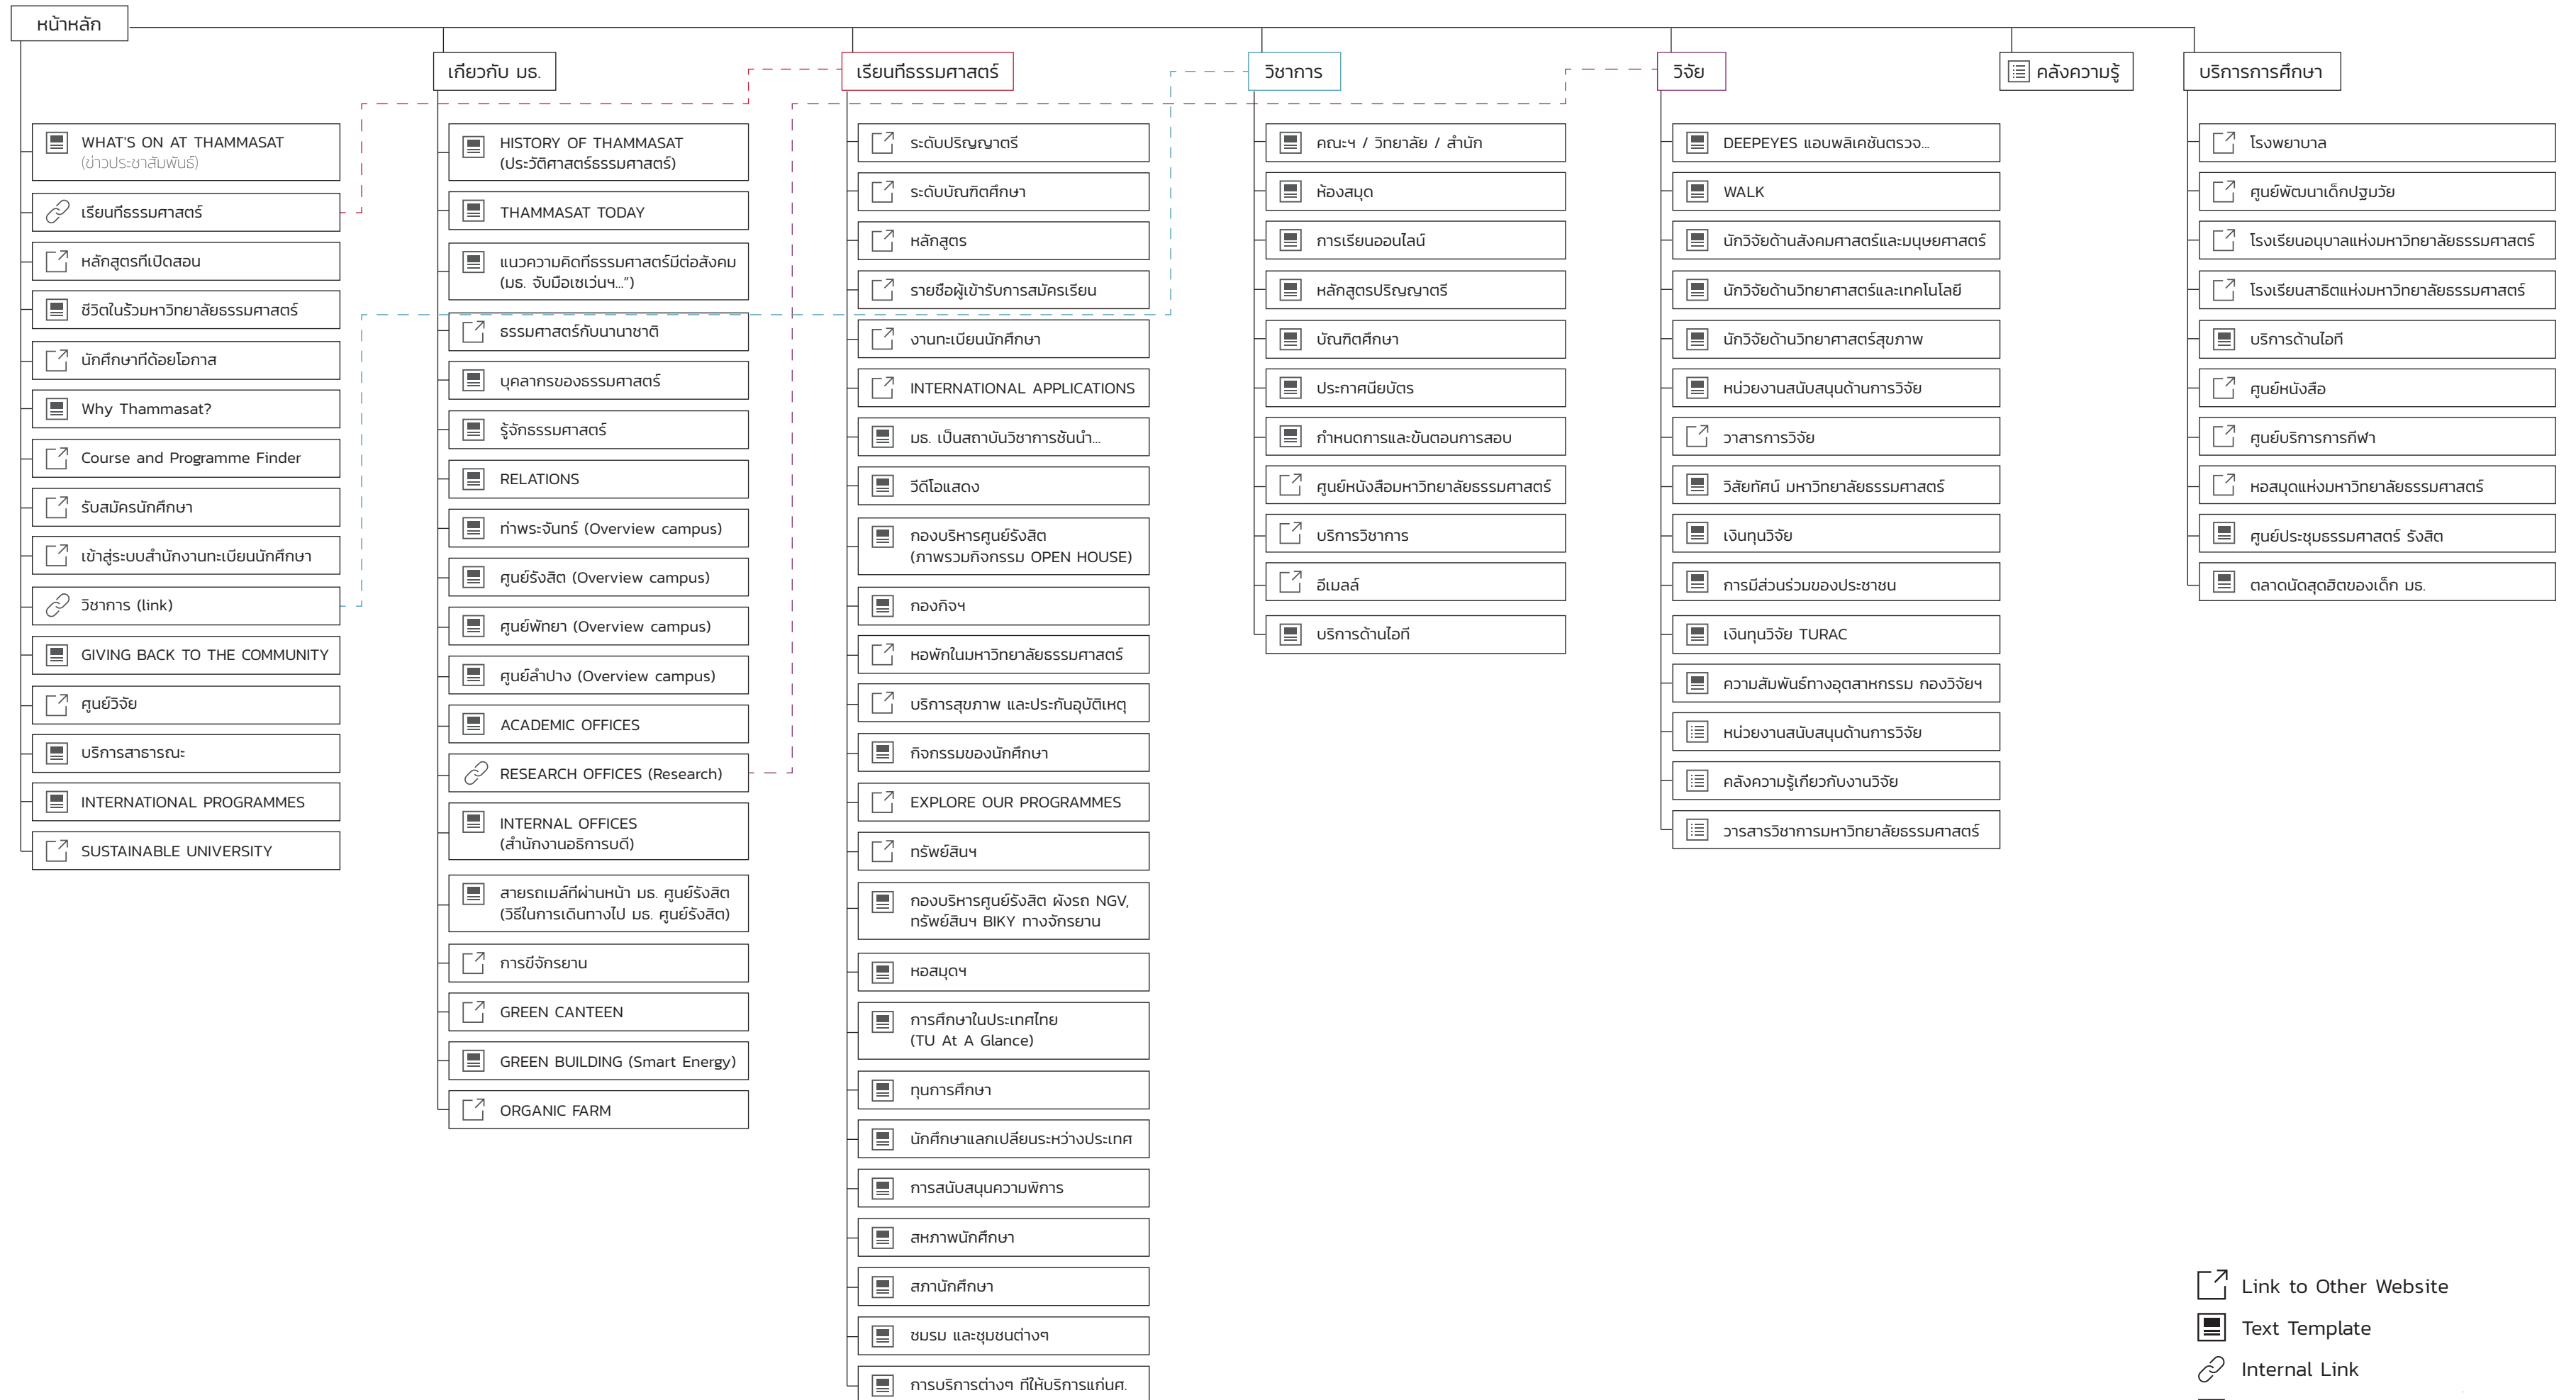

Thammasat University Sitemap

เมนูหลัก

-  Link to Other Website
-  Text Template
-  Internal Link
-  Opens PDF on another Tab
-  List of Links

Thammasat University Sitemap
 เมฆูรอง

-  Link to Other Website
-  Text Template
-  Internal Link
-  Opens PDF on another Tab
-  List of Links